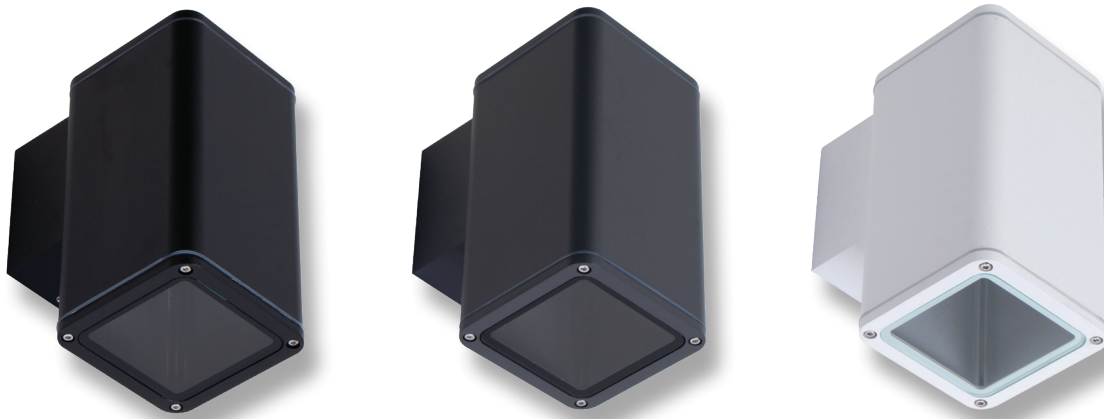

## PIPER-1-SQUARE Wall Light

### Description

The Piper series of outdoor LED Wall Lights features a high quality die-cast aluminium frame powder coated in Textured Black, Dark Grey or White. Featuring a solid tempered clear lens, the Piper series will provide excellent vertical illumination for your home available without lamp or with 3000K warm white or 5000k cool white PAR-30 12W lamps. With the additional benefit of being IP65, this product can be used for both indoor and outdoor applications to provide the perfect look to your contemporary home or commercial application for many years to come, all backed by our Domus Lighting 3 year replacement warranty for peace of mind.

### Specification Features

Input Voltage:	240V
Power (W):	20W LED Max
IP rating (IP):	65
IK Rating (IK):	08
Lamp:	No Lamp / PAR30 E27 Lamp (depending on selection)