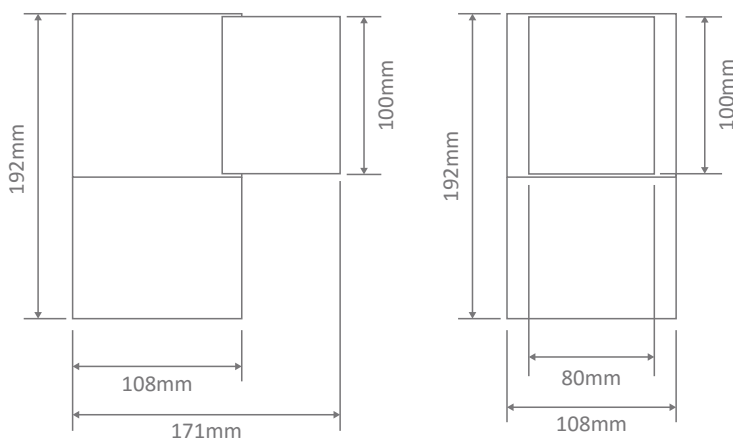

Diagrams / Additional

Item No.	Variant	CCT
PIPER-1-SQR-BLK	49260	No Lamp
	49261	3000K
	49262	5000K
PIPER-1-SQR-DGR	49263	No Lamp
	49264	3000K
	49265	5000K
PIPER-1-SQR-WHT	49266	No Lamp
	49267	3000K
	49268	5000K